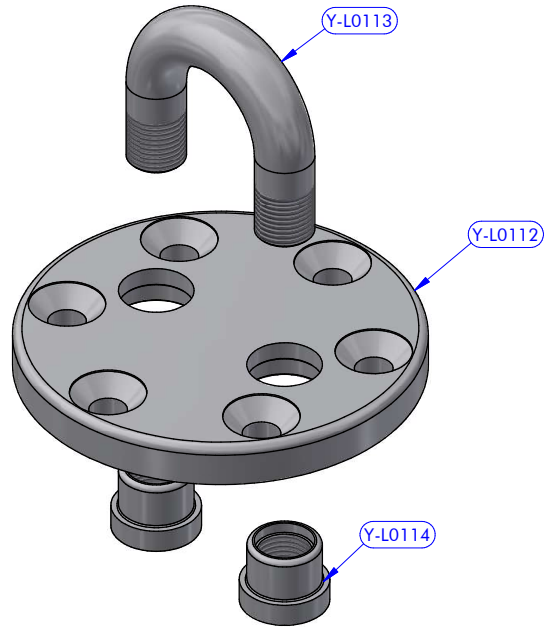

7216

PART LIST 7216			
CODE	DESCRIPTION	MATERIAL	Q.TY
Y-L0112	n.d.	S.Steel	1
Y-L0113	U-bolt	S.Steel	1
Y-L0114	Pipe centering bushing	S.Steel	2